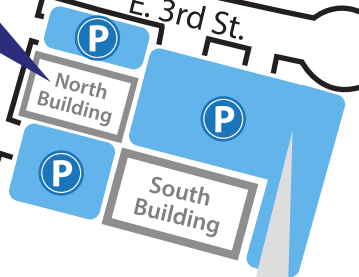

SOUTHWEST RETINA CONSULTANTS

DoubleTree Hotel

S. Camino Del Rio

Santa Rita Park

Downtown Durango

Santa Rita Dr.

Highway 3

E. 8th Ave.

Sonic Drive-In

E. 3rd St.

to Animas Surgical & Mercy Regional Medical Centers

Mercy Regional Medical Center
Centura Health.